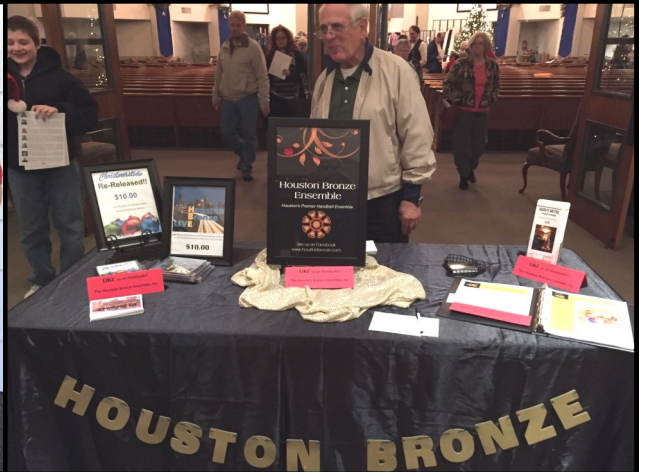

More Holiday Happenings!